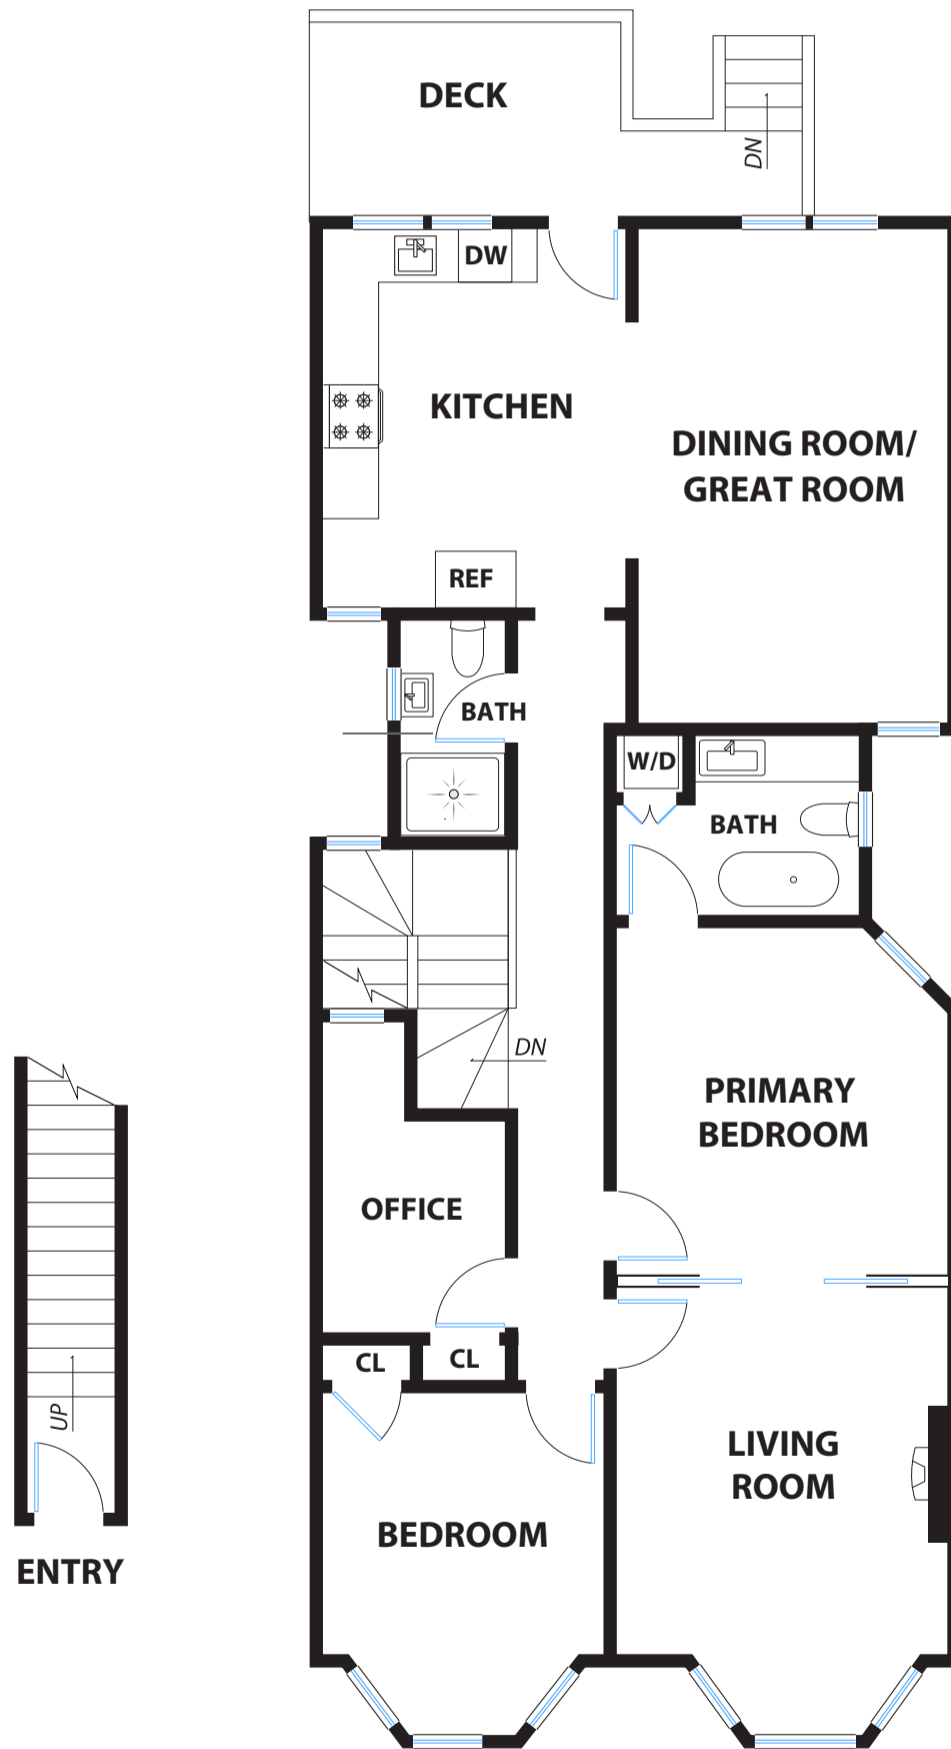

158A NOE STREET

SAN FRANCISCO

PROPERTY SQ FT INFORMATION

MEASUREMENTS CALCULATED TO THE INTERIOR WALLS

LIVING SPACE: 1326 SQ FT

NON-LIVING SPACE (DECK): 132 SQ FT

DISCLAIMER: RENDERING BY OPEN HOMES PHOTOGRAPHY. ALL MEASUREMENTS ARE APPROXIMATE AND MAY NOT BE EXACT.
DO NOT RELY ON THE ACCURACY OF THIS FLOOR PLAN WHEN DETERMINING THE PRICE OF A PROPERTY OR MAKING DECISIONS
REGARDING BUYING OR SELLING OF PROPERTIES WITHOUT INDEPENDENT VERIFICATION.